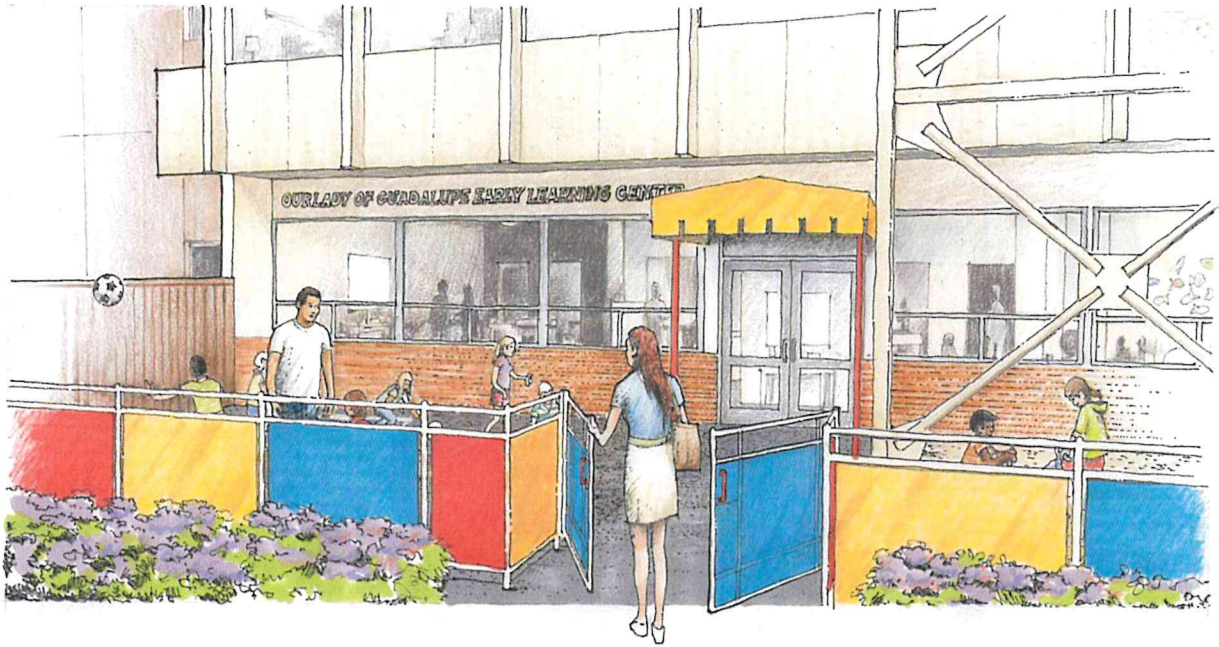

Announcing a New Early Learning Center for Our Parish School

We are very pleased to be able to announce that work will take place over the summer to create a licensed, two classroom Early Learning Center on the ground floor of our school. This represents an expansion of our existing part time preschool. Our new facility will be ready for the opening of school this Fall, and enrollment is underway.

Our Lady of Guadalupe's new, expanding Early Learning Center will meet the needs of families in our community. Interest is high and we are reaching capacity in enrollment for our new program. By renovating and expanding to full-day programming we can increase the level of kindergarten readiness instruction, better provide for motor development and social skills interactions, and provide the all-day options that working parents need. Families are seeking a quality program that goes beyond basic day care. Our programs include instructional specialists such as Music, Spanish, Library, and PE that brings Early Learning into the school house. Our K thru 8th grade students are able to model behaviors and attitudes for our youngest Guad's in the ELC. By expanding to a full-day program, we also provide our Guadalupe families with the full continuum of education options for 3 years of age, thru 8th grade. Families have one less school decision to make, and one single place where they know their children are loved, nurtured, and will grow in Christ's image. Our graduates are well prepared for high school, and it begins in the ELC.